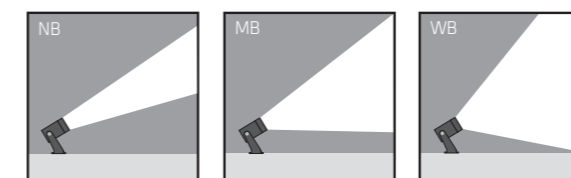

LED SYSTEM WITH REMOTE DRIVER max 500mA

Accessories

informazioni sugli accessori sul nostro sito web
information about accessories on our website

SPIKE

BELT

DRIVER 24Vdc / mA

HUB for electronic parts

Specifications

Specifications