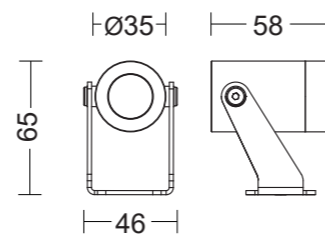

Quote espresse in millimetri "mm"
Share expressed in millimeters "mm"

Sizes . H65 x L46 x W58