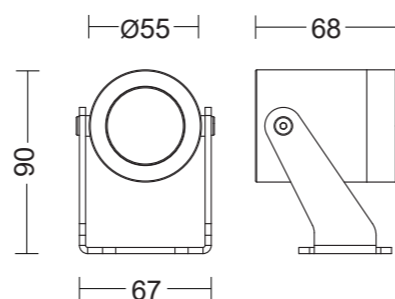

Versione in Corrente - Constant current (mA)

6W con DRIVER REMOTO MAX 500mA - 6W REMOTE DRIVER max 500mA

Quote espresse in millimetri "mm"
Share expressed in millimeters "mm"

Sizes . H90 x L67 x W68

BLOOM

led WHITE

Versione in Tensione - Constant voltage (Vdc)

code	beam	class	power	W	source	fixture	CCT LED	CRI
5050W/WRRRCNB	NB Spot/12°	III	24Vdc	6W	690 lm	520 lm	3000K	80
5050W/NRRCNB	NB Spot/12°	III	24Vdc	6W	750 lm	550 lm	4000K	80
5050W/WRRRCMB	MB Flood/24°	III	24Vdc	6W	690 lm	510 lm	3000K	80
5050W/NRRCMB	MB Flood/24°	III	24Vdc	6W	750 lm	540 lm	4000K	80
5050W/WRRRCWB	WB Wide Flood/36°	III	24Vdc	6W	690 lm	505 lm	3000K	80
5050W/NRRCWB	WB Wide Flood/36°	III	24Vdc	6W	750 lm	535 lm	4000K	80

LED SYSTEM WITH REMOTE DRIVER 24V

Versione in Corrente - Constant current (mA)

code	beam	class	power	W	source	fixture	CCT LED	CRI
5050W/WRCCNB	NB Spot/12°	III	500mA	6W	690 lm	520 lm	3000K	80
5050W/NRCCNB	NB Spot/12°	III	500mA	6W	750 lm	550 lm	4000K	80
5050W/WRCCMB	MB Flood/24°	III	500mA	6W	690 lm	510 lm	3000K	80
5050W/NRCCMB	MB Flood/24°	III	500mA	6W	750 lm	540 lm	4000K	80
5050W/WRCCWB	WB Wide Flood/36°	III	500mA	6W	690 lm	505 lm	3000K	80
5050W/NRCCWB	WB Wide Flood/36°	III	500mA	6W	750 lm	535 lm	4000K	80