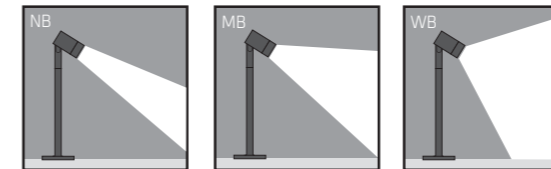

Versione in Corrente - Constant current (mA)

LED SYSTEM WITH REMOTE DRIVER max 700mA

code	beam	class	power	W	source	fixture	CCT LED	CRI
5000F1/WRCCNB	NB Spot/14°	III	700mA	2W	220 lm	170 lm	3000K	80
5000F1/NRCCNB	NB Spot/14°	III	700mA	2W	240 lm	188 lm	4000K	80
5000F1/WRCCMB	MB Flood/30°	III	700mA	2W	220 lm	165 lm	3000K	80
5000F1/NRCCMB	MB Flood/30°	III	700mA	2W	240 lm	183 lm	4000K	80
5000F1/WRCCWB	WB Wide Flood/40°	III	700mA	2W	220 lm	162 lm	3000K	80
5000F1/NRCCWB	WB Wide Flood/40°	III	700mA	2W	240 lm	180 lm	4000K	80
H 350 mm								
5000F2/WRCCNB	NB Spot/14°	III	700mA	2W	220 lm	170 lm	3000K	80
5000F2/NRCCNB	NB Spot/14°	III	700mA	2W	240 lm	188 lm	4000K	80
5000F2/WRCCMB	MB Flood/30°	III	700mA	2W	220 lm	165 lm	3000K	80
5000F2/NRCCMB	MB Flood/30°	III	700mA	2W	240 lm	183 lm	4000K	80
5000F2/WRCCWB	WB Wide Flood/40°	III	700mA	2W	220 lm	162 lm	3000K	80
5000F2/NRCCWB	WB Wide Flood/40°	III	700mA	2W	240 lm	180 lm	4000K	80
H 650 mm								
5000F3/WRCCNB	NB Spot/14°	III	700mA	2W	220 lm	170 lm	3000K	80
5000F3/NRCCNB	NB Spot/14°	III	700mA	2W	240 lm	188 lm	4000K	80
5000F3/WRCCMB	MB Flood/30°	III	700mA	2W	220 lm	165 lm	3000K	80
5000F3/NRCCMB	MB Flood/30°	III	700mA	2W	240 lm	183 lm	4000K	80
5000F3/WRCCWB	WB Wide Flood/40°	III	700mA	2W	220 lm	162 lm	3000K	80
5000F3/NRCCWB	WB Wide Flood/40°	III	700mA	2W	240 lm	180 lm	4000K	80
H 950 mm