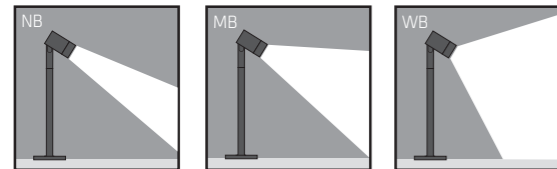

BLOOM MINI BOLLARD

led WHITE

Versione in Tensione - Constant voltage (Vdc)

LED SYSTEM WITH REMOTE DRIVER 24V

code	beam	class	power	W	source	fixture	CCT LED	CRI
5000F1/WRRCNB	NB Spot/14°	III	24Vdc	2W	170 lm	130 lm	3000K	80
5000F1/NRRCNB	NB Spot/14°	III	24Vdc	2W	190 lm	150 lm	4000K	80
5000F1/WRRCMB	MB Flood/30°	III	24Vdc	2W	170 lm	125 lm	3000K	80
5000F1/NRRCMB	MB Flood/30°	III	24Vdc	2W	190 lm	145 lm	4000K	80
5000F1/WRRCWB	WB Wide Flood/40°	III	24Vdc	2W	170 lm	120 lm	3000K	80
5000F1/NRRCWB	WB Wide Flood/40°	III	24Vdc	2W	190 lm	140 lm	4000K	80
H 350 mm								
5000F2/WRRCNB	NB Spot/14°	III	24Vdc	2W	170 lm	130 lm	3000K	80
5000F2/NRRCNB	NB Spot/14°	III	24Vdc	2W	190 lm	150 lm	4000K	80
5000F2/WRRCMB	MB Flood/30°	III	24Vdc	2W	170 lm	125 lm	3000K	80
5000F2/NRRCMB	MB Flood/30°	III	24Vdc	2W	190 lm	145 lm	4000K	80
5000F2/WRRCWB	WB Wide Flood/40°	III	24Vdc	2W	170 lm	120 lm	3000K	80
5000F2/NRRCWB	WB Wide Flood/40°	III	24Vdc	2W	190 lm	140 lm	4000K	80
H 650 mm								
5000F3/WRRCNB	NB Spot/14°	III	24Vdc	2W	170 lm	130 lm	3000K	80
5000F3/NRRCNB	NB Spot/14°	III	24Vdc	2W	190 lm	150 lm	4000K	80
5000F3/WRRCMB	MB Flood/30°	III	24Vdc	2W	170 lm	125 lm	3000K	80
5000F3/NRRCMB	MB Flood/30°	III	24Vdc	2W	190 lm	145 lm	4000K	80
5000F3/WRRCWB	WB Wide Flood/40°	III	24Vdc	2W	170 lm	120 lm	3000K	80
5000F3/NRRCWB	WB Wide Flood/40°	III	24Vdc	2W	190 lm	140 lm	4000K	80
H 950 mm