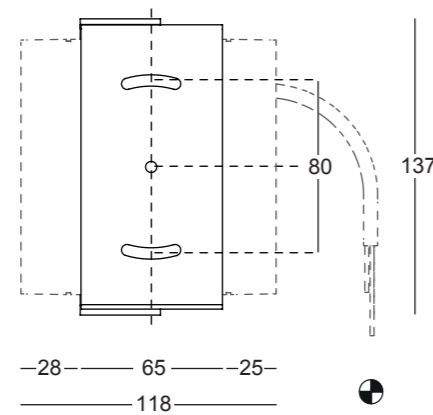

Assembly

Alimentazione / Main Supply

Application

Residential areas	Cycle Pedestrian paths	Access areas	Parks Gardens