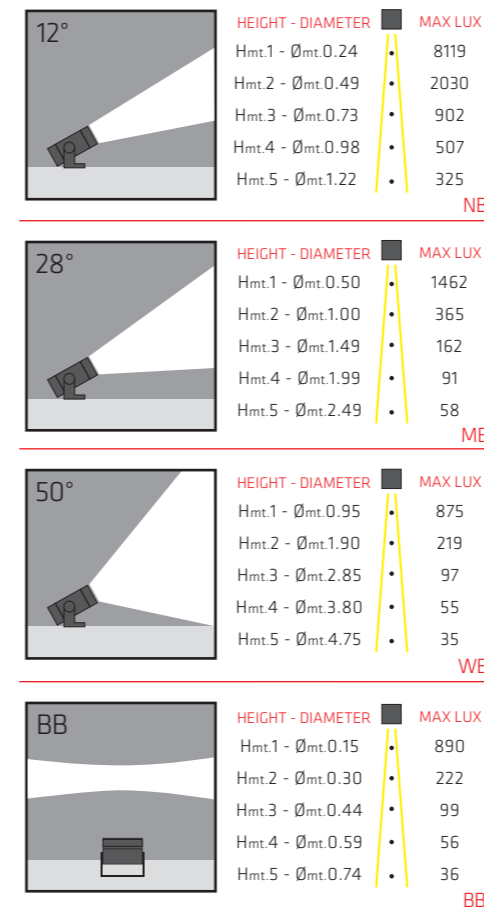

# Fixture Specifications

Protection . IP 65 - IK 07

Body . Die-cast aluminium

Screen . Tempered Extra-clear Glass 4mm with silk-screen printing

Seals . Closed-cell EPDM rubber

Screws . Stainless steel A2

Paint / Finishing . Anti-corrosive UV stabilised polyester powder

## Finishes

<b>00</b> PURE WHITE RAL 9016	<b>01</b> BLACK RAL 9005	<b>10</b> WHITE RAL 9010	<b>24</b> BRONZE
<b>25</b> RUST	<b>30</b> ANTHRACITE	<b>35</b> SLATE GREY	<b>40</b> GREY RAL 9006

## Application

Residential areas	Cycle Pedestrian paths	Access areas	Parks Gardens
-------------------	------------------------	--------------	---------------

Sizes . H 92 x L 137 x W 65

Assembly / Usage  
Wall-Ground-Ceiling installation