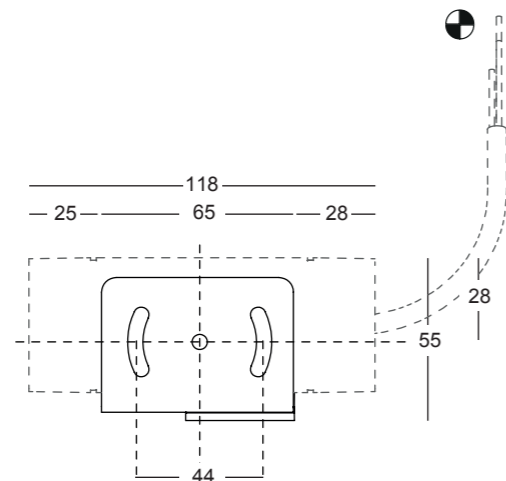

Fixture Specifications

Protection . IP 65 - IK 07

Body . Die-cast aluminium

Screen . Tempered Extra-clear Glass 4mm with silk-screen printing

Seals . Closed-cell EPDM rubber

Screws . Stainless steel A2

Paint / Finishing . Anti-corrosive UV stabilised polyester powder

MODO 610W

Module VERTICAL EMISSION - led WHITE

LED SYSTEM WITH BUILT-IN DRIVER

code	beam	class	W	source	fixture	CCT LED	CRI
610W1/WP70NB	NB Single/12°	I	8W	790 lm	662 lm	3000 K	80
610W1/NP70NB	NB Single/12°	I	8W	900 lm	741 lm	4000 K	80
610W1/WP70MB	MB Single/28°	I	8W	790 lm	656 lm	3000 K	80
610W1/NP70MB	MB Single/28°	I	8W	900 lm	738 lm	4000 K	80
610W1/WP70WB	WB Single/50°	I	8W	790 lm	643 lm	3000 K	80
610W1/NP70WB	WB Single/50°	I	8W	900 lm	726 lm	4000 K	80
610W1/WP70BB	BB Single Straight Blade/4°	I	3.5W	260 lm	237 lm	3000 K	80
610W1/NP70BB	BB Single Straight Blade/4°	I	3.5W	300 lm	278 lm	4000 K	80

Finishes

00 PURE WHITE RAL 9016	01 BLACK RAL 9005	10 WHITE RAL 9010	24 BRONZE
25 RUST	30 ANTHRACITE	35 SLATE GREY	40 GREY RAL 9006

Assembly

Alimentazione / Main Supply

Application

Residential areas	Cycle Pedestrian paths	Access areas	Parks Gardens