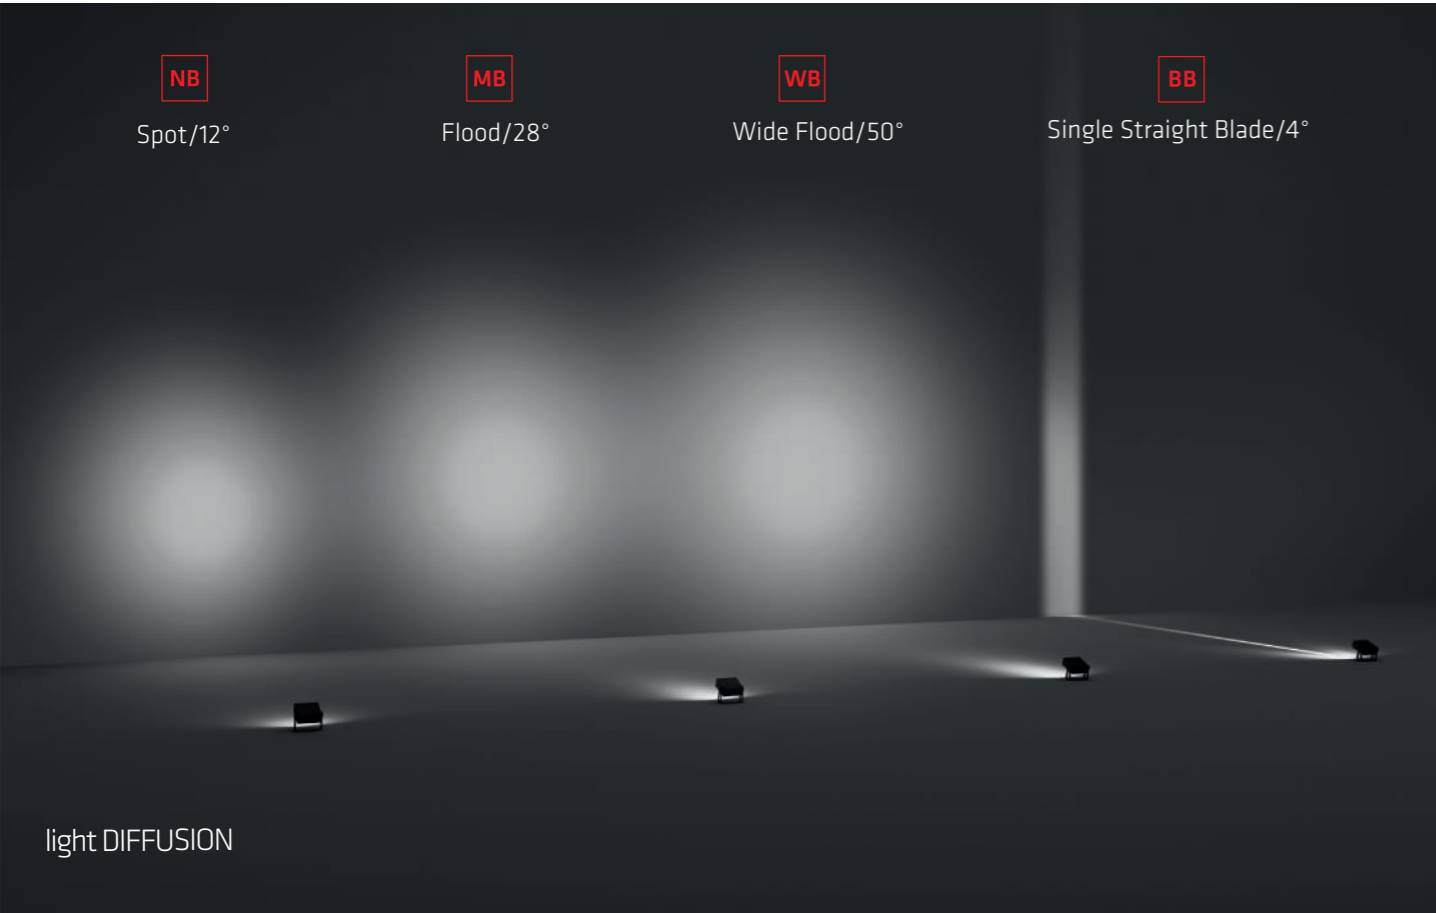

MODO Floodlight

Module HORIZONTAL EMISSION

MODO 611W

MODO
611W