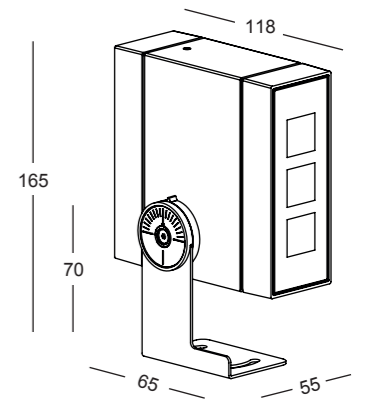

Sizes . H 165 x L 55 x W 118

Assembly / Usage
Wall-Ground-Ceiling installation