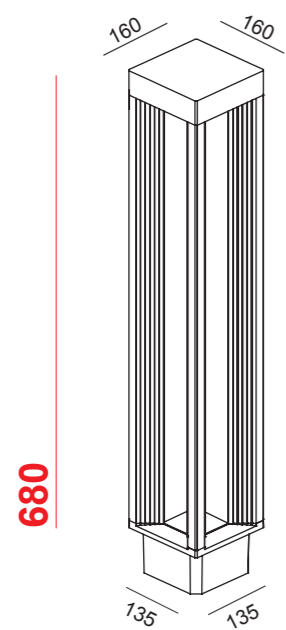

## Application

Residential areas

Cycle  
Pedestrian paths

Access areas

Parks  
Gardens

size in millimeters . mm

# ORION D

Small Poles H680 mm - led WHITE

Dali dimmable on request  
with extra charge

680

Sizes . H 680 x L 160 x W 160

Assembly / Usage  
Ground installation

Ground connection system with  
anchoring brackets to be  
ordered separately

# ORION D

Small Poles H960 mm - led WHITE