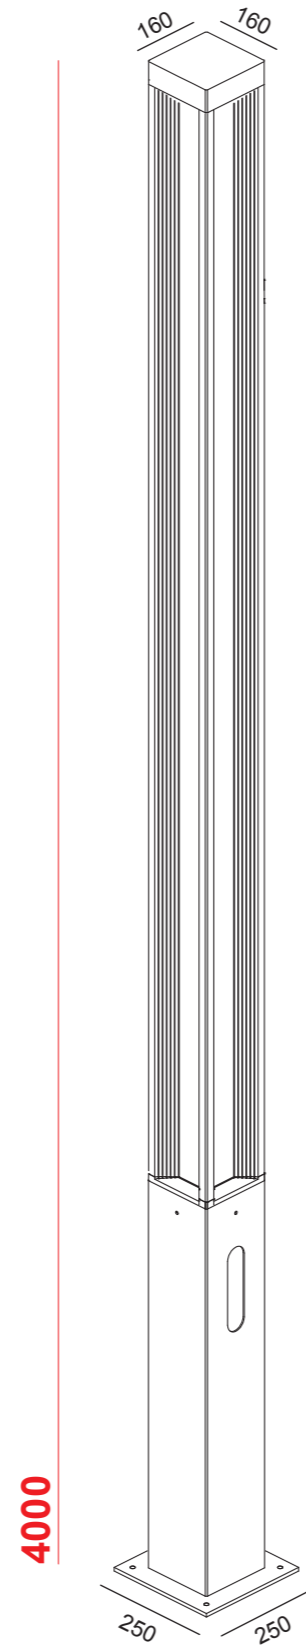

## Finishes

00  
PURE WHITE  
RAL 9016

01  
BLACK  
RAL 9005

10  
WHITE  
RAL 9010

24  
BRONZE

25  
RUST

30  
ANTHRACITE

35  
SLATE GREY

# ORION D

Small Poles H680 mm - led WHITE

# ORION D

Small Poles H960 mm - led WHITE

### Specifications

Input Supply 220-240Vac 50/60Hz

Masseria Corsano (LE) Italy

ORION **D**

Arredo Urbano Urban Lighting Eclairage Urbain

ORION D 570F2

ORION D 570F4

size in millimeters . mm