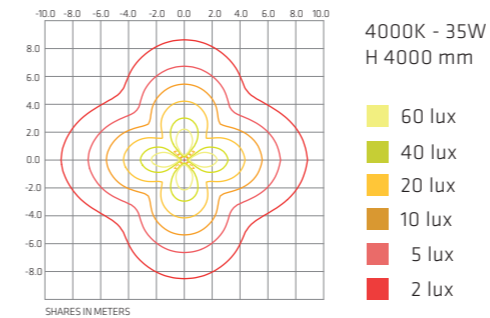

LED SYSTEM WITH BUILT-IN DRIVER

code	beam	class	W	source	fixture	CCT LED	CRI
570F4/WC50EW	360°	I	35W	4720 lm	2800 lm	3000 K	80
570F2/NC50EW	360°	I	35W	5000 lm	2980 lm	4000 K	80