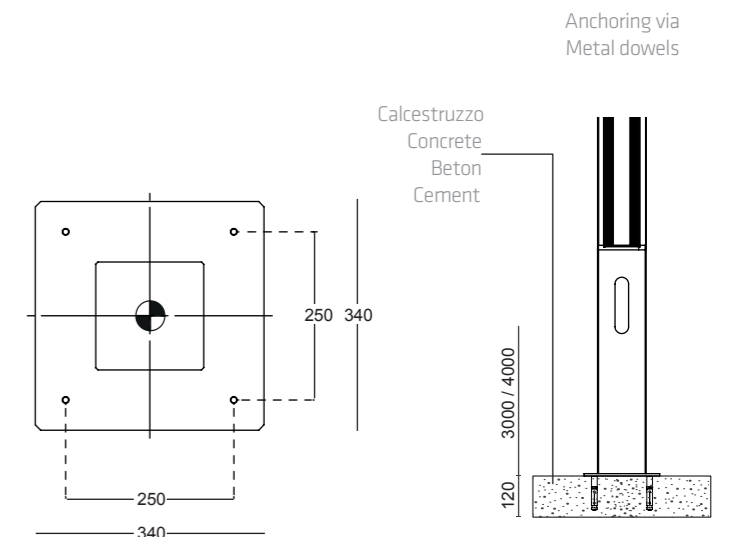

Ground connection system with anchoring brackets to be ordered separately. The orientation is independent of the layout of the ground fixing holes.

Application

-   
Residential areas
-   
Cycle  
Pedestrian paths
-   
Access areas
-   
Parks  
Gardens