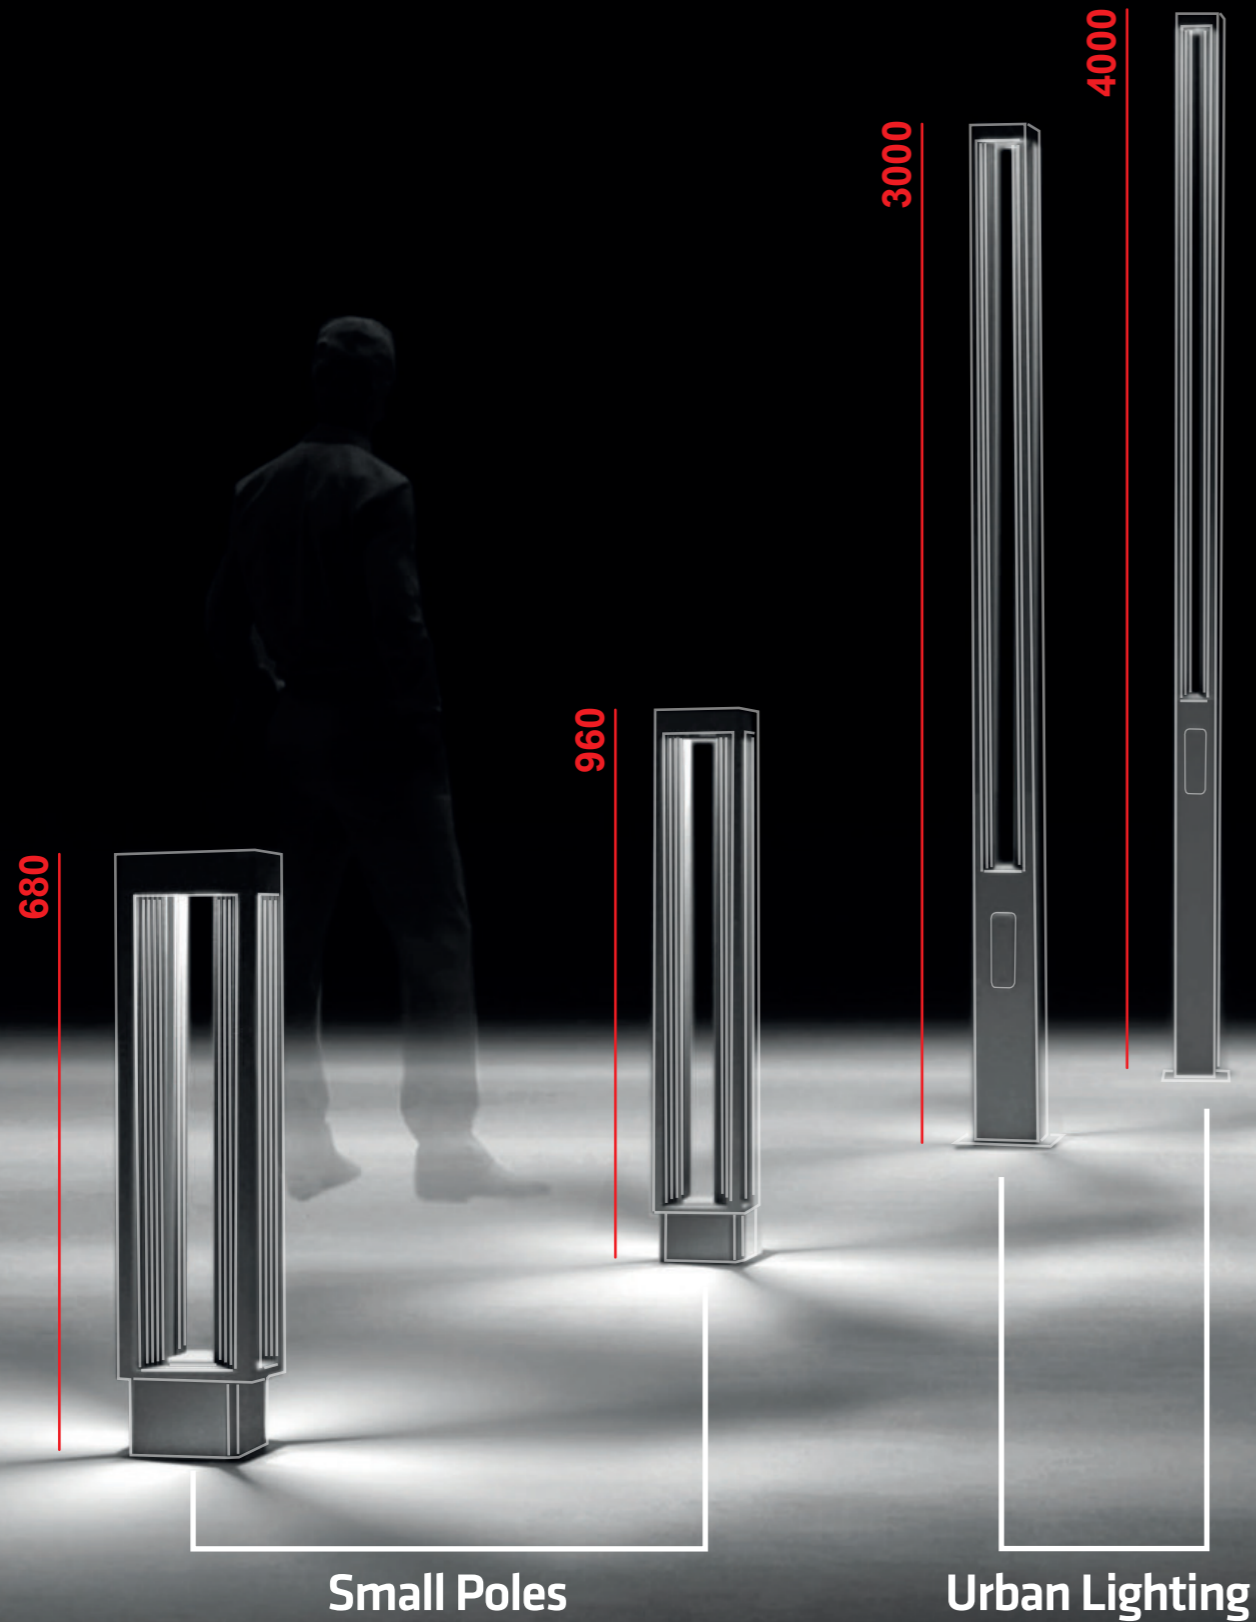

ORION D

Small Poles & Urban Lighting

ORION D
complete collections