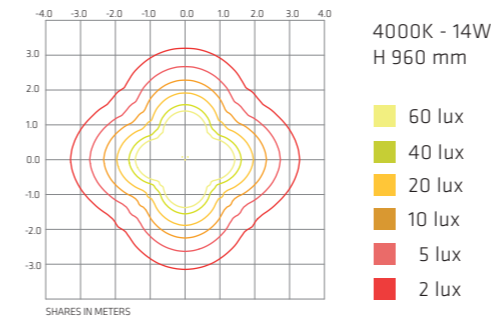

Diffuse Emission 360°
Frosted Glass

Dali dimmable on request
with extra charge