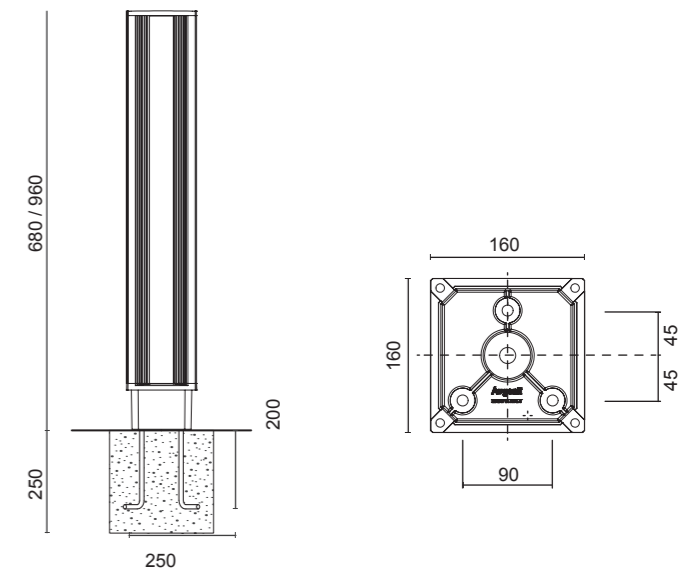

## Assembly

Ground connection system with anchoring brackets to be ordered separately. The orientation is independent of the layout of the ground fixing holes.

## Application

Residential areas

Cycle  
Pedestrian paths

Access areas

Parks  
Gardens

size in millimeters . mm

# ORION D

Small Poles H680 mm - led WHITE