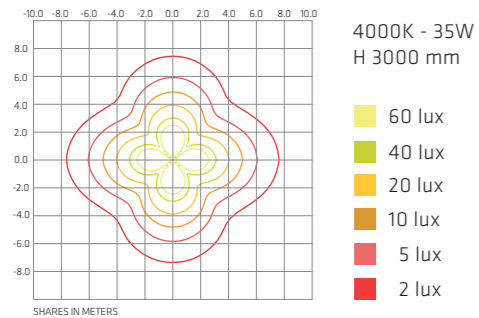

## LED SYSTEM WITH BUILT-IN DRIVER

code	beam	class	W	source	fixture	CCT LED	CRI
<b>570F2</b> /WC50EW	360°	I	35W	4720 lm	2800 lm	3000 K	80
<b>570F2</b> /NC50EW	360°	I	35W	5000 lm	2980 lm	4000 K	80

Diffuse Emission 360°  
Frosted Glass