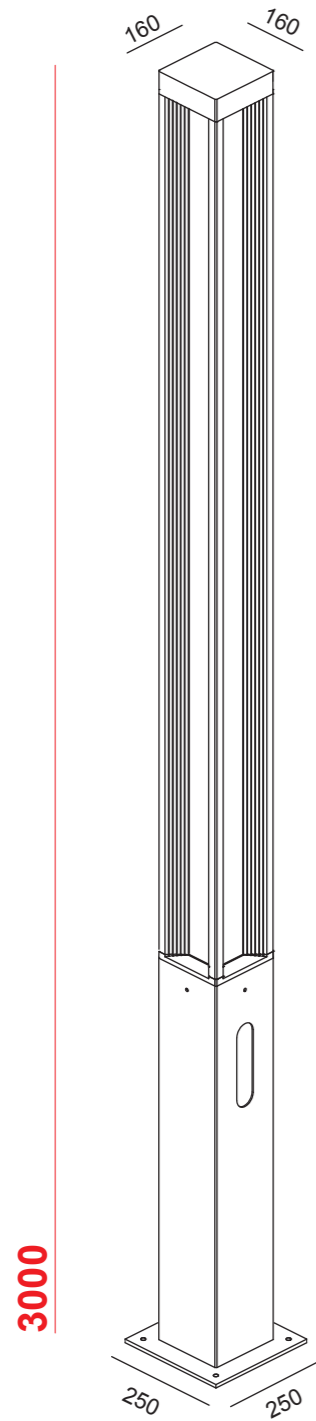

ORION D 570F2