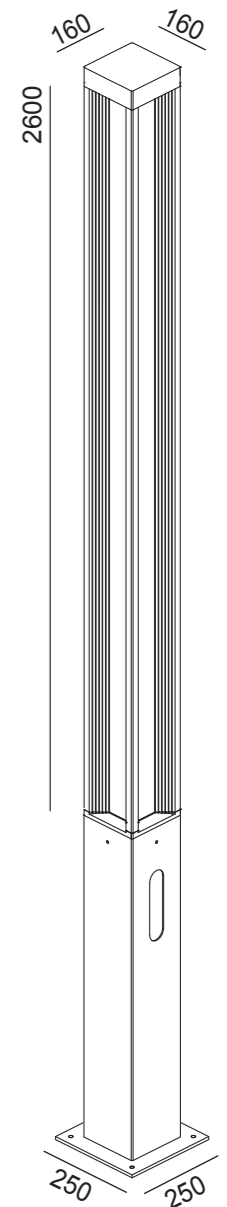

Specifications

Input Supply 220-240Vac 50/60Hz

Sizes . H 4000 x L 250 x W 250

4000