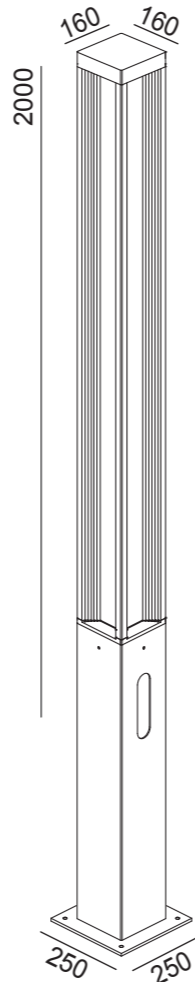

## Finishes

00  
PURE WHITE  
RAL 9016

01  
BLACK  
RAL 9005

10  
WHITE  
RAL 9010

24  
BRONZE

25  
RUST

30  
ANTHRACITE

35  
SLATE GREY

# ORION D

Small Poles H680 mm - led WHITE

# ORION D

Small Poles H960 mm - led WHITE

### Specifications

Input Supply 220-240Vac 50/60Hz

Sizes . H 3000 x L 250 x W 250

3000