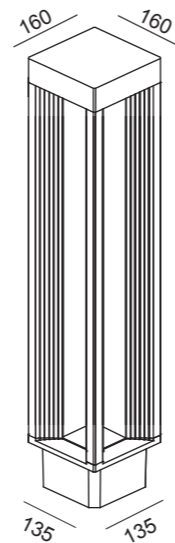

# ORION D

Small Poles H680 mm - led WHITE

Dali dimmable on request  
with extra charge

680

Sizes . H 680 x L 160 x W 160

Assembly / Usage  
Ground installation

Ground connection system with  
anchoring brackets to be  
ordered separately

# ORION D

Small Poles H960 mm - led WHITE