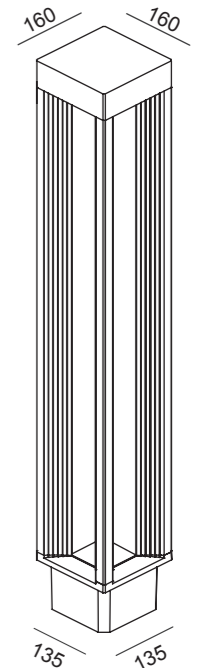

# ORION D

Small Poles H680 mm - led WHITE

Dali dimmable on request  
with extra charge

680

Sizes . H 680 x L 160 x W 160

Assembly / Usage  
Ground installation

Ground connection system with  
anchoring brackets to be  
ordered separately

# ORION D

Small Poles H960 mm - led WHITE

Dali dimmable on request  
with extra charge

960

Sizes . H 960 x L 160 x W 160

Assembly / Usage  
Ground installation

Ground connection system with  
anchoring brackets to be  
ordered separately