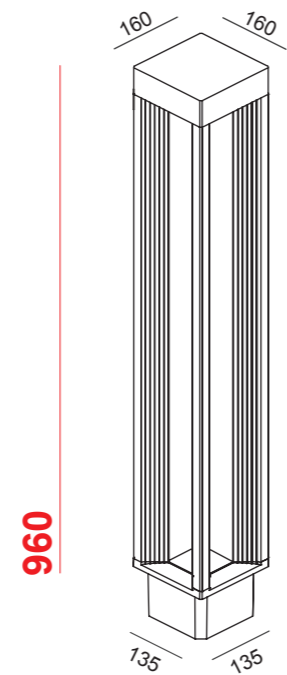

## Application

Residential areas

Cycle  
Pedestrian paths

Access areas

Parks  
Gardens

size in millimeters . mm

# ORION D

Small Poles H680 mm - led WHITE

Dali dimmable on request  
with extra charge

680

Sizes . H 680 x L 160 x W 160

Assembly / Usage  
Ground installation

Ground connection system with  
anchoring brackets to be  
ordered separately

# ORION D

Small Poles H960 mm - led WHITE